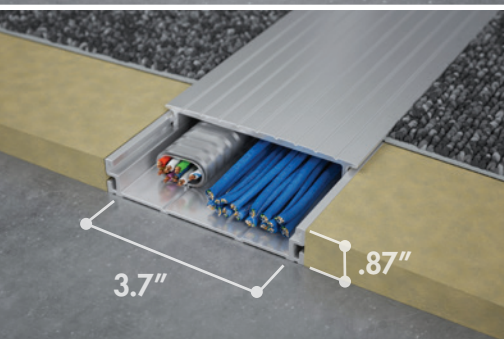

3.7 IN-CARPET WIREWAY

- + Integrates with carpet and provides removable wireway cap
- + Provides any number of receptacles or monuments for workstations
- + Up to 8-wire, 4-circuit power
- + Accommodates up to 16 CAT 6 cables
- + Perfect for workstations, benching systems, training rooms and more