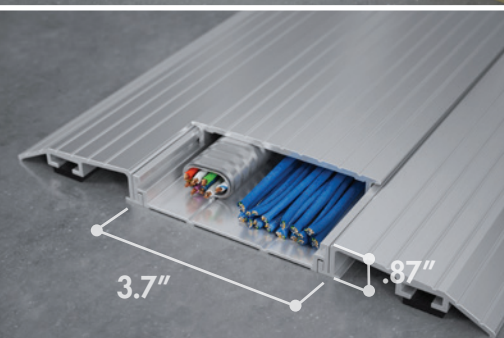

3.7 ON-FLOOR WIREWAY

- + Installs on top of any type of flooring—simple and flexible
- + Provides any number of receptacles or monuments for workstations
- + Up to 8-wire, 4-circuit power
- + Accommodates up to 16 CAT 6 cables
- + Perfect for fitness centers, training rooms, workstations and more