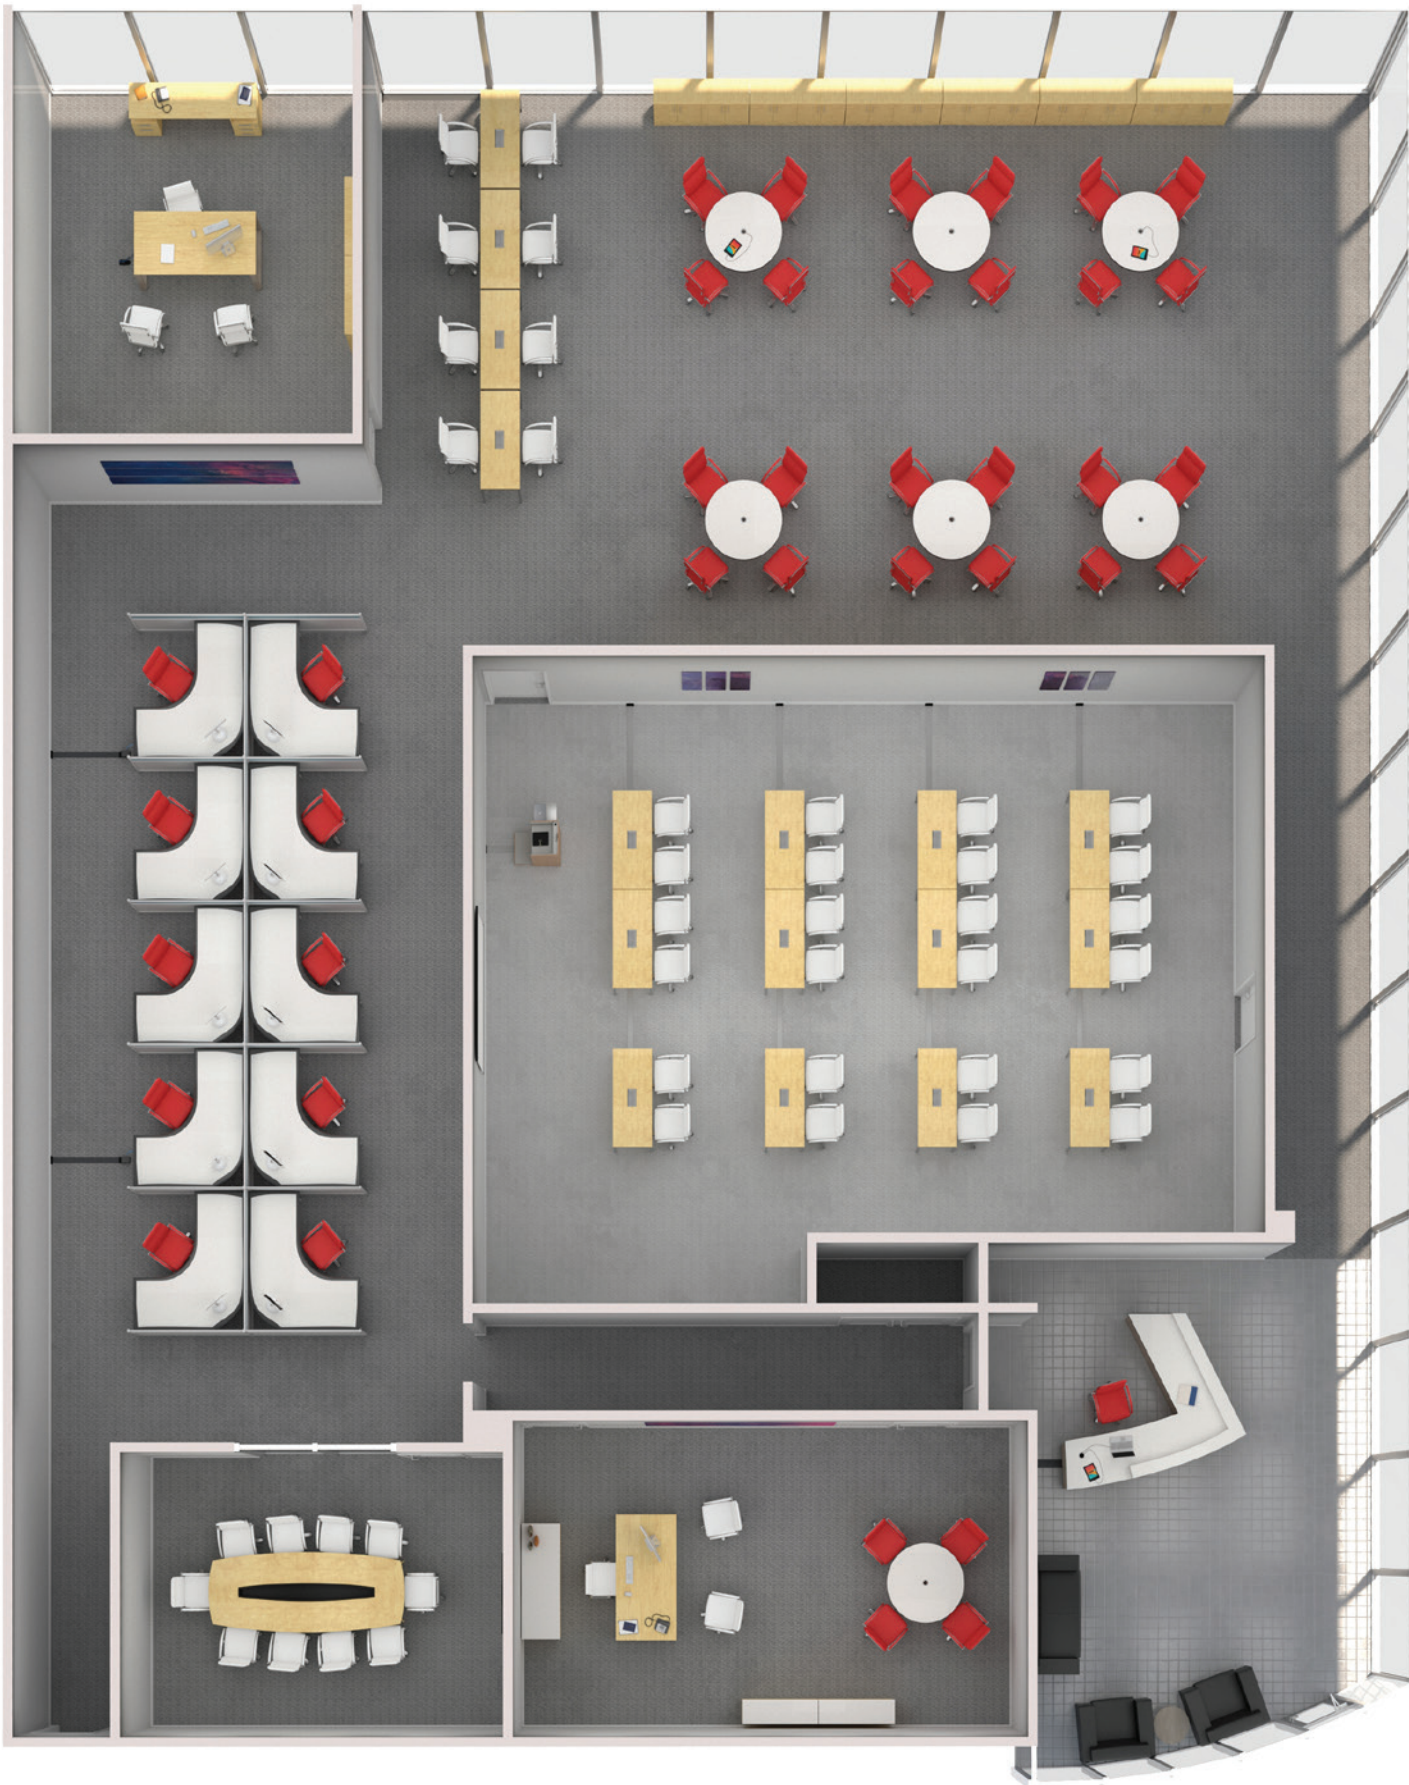

2.7 Duplex Receptacle is a 3-wire, single-circuit device designed to be mounted in any Connectrac 2.7 Wireway, including the Under-Carpet, On-Floor, and In-Carpet options. This compact device provides two electrical receptacles and accommodates up to four telecom ports.

2.7 ON-FLOOR WIREWAY

- + Installs on top of any type of flooring—simple and flexible
- + Provides either one duplex or one quad receptacle
- + Accommodates up to 4 CAT 6 cables
- + Perfect for conference rooms, desks, lecterns and more

3.7 IN-CARPET WIREWAY

- + Integrates with carpet and provides removable wireway cap
- + Provides any number of receptacles or monuments for workstations
- + Up to 8-wire, 4-circuit power
- + Accommodates up to 16 CAT 6 cables
- + Perfect for workstations, benching systems, training rooms and more

3.7 ON-FLOOR WIREWAY

- + Installs on top of any type of flooring—simple and flexible
- + Provides any number of receptacles or monuments for workstations
- + Up to 8-wire, 4-circuit power
- + Accommodates up to 16 CAT 6 cables
- + Perfect for fitness centers, training rooms, workstations and more