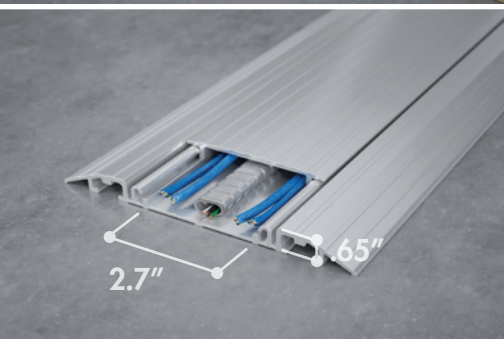

2.7 ON-FLOOR WIREWAY

- + Installs on top of any type of flooring—simple and flexible
- + Provides either one duplex or one quad receptacle
- + Accommodates up to 4 CAT 6 cables
- + Perfect for conference rooms, desks, lecterns and more