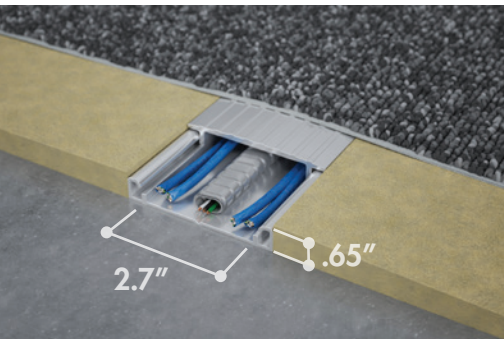

WIREWAY

OPTIONS

2.7 UNDER-CARPET WIREWAY

- + Subtle and invisible beneath carpet tile
- + Provides either one duplex or one quad receptacle
- + Accommodates up to 4 CAT 6 cables
- + Perfect for conference rooms, lecterns, lounge areas and more