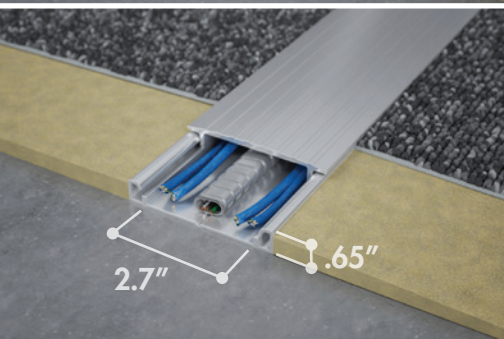

2.7 IN-CARPET WIREWAY

- + Integrates with carpet and provides removable wireway cap
- + Provides either one duplex or one quad receptacle
- + Accommodates up to 4 CAT 6 cables
- + Perfect for conference rooms, lecterns, kiosks and more